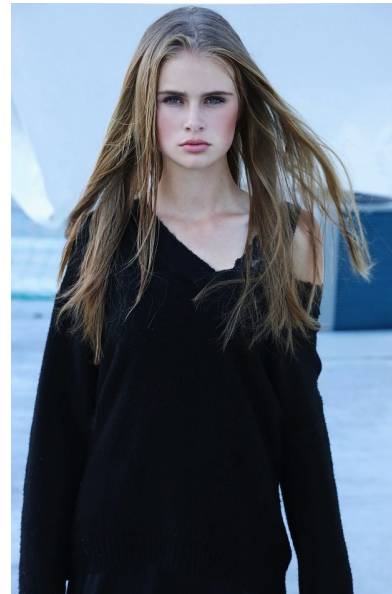

JOMARI J

Height 180cm/5'11" Bust 81cm/32" A Waist 63cm/25" Hips 88cm/34.5"  
Dress 34-36 EU/4-6 US/6-8 UK Shoe 40 EU/9 US/6.5 UK Hair Dark Blonde Eyes Blue

FANJAM  
— MANAGEMENT —

Unit 1 First Floor, Media Hive Building, 1 Glynnville Terrace, Gardens, Cape Town, 8001