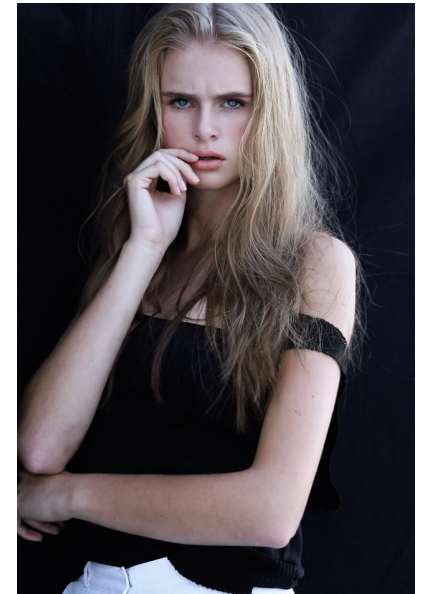

JOMARI J

Height 180cm/5'11" Bust 81cm/32" A Waist 63cm/25" Hips 88cm/34.5"  
Dress 34-36 EU/4-6 US/6-8 UK Shoe 40 EU/9 US/6.5 UK Hair Dark Blonde Eyes Blue

FANJAM  
— MANAGEMENT —

Unit 1 First Floor, Media Hive Building, 1 Glynnville Terrace, Gardens, Cape Town, 8001