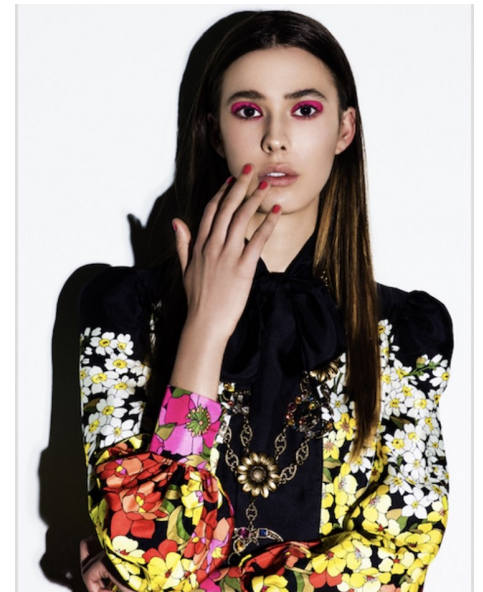

WILLOW C

Height 180cm/5'11" Hair Brown

F A N J A M
MODEL MANAGEMENT

No. 2A First Floor, Media Hive Building, Glynville Terrace, Gardens 8001

Tel: +27 21 801 0482 | Email: info@fanjam.co.za