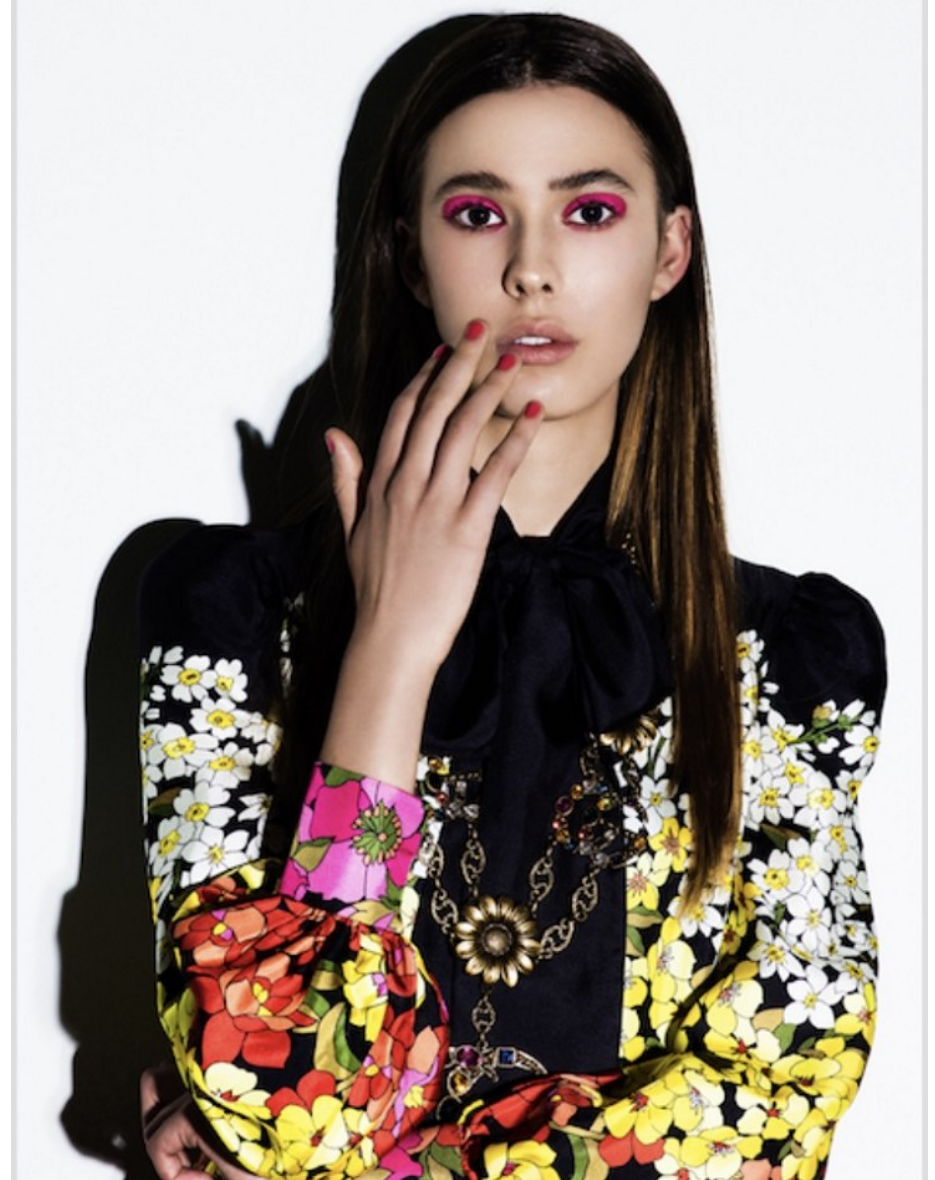

WILLOW C

Height 180cm/5'11" Hair Brown

WILLOW C

Height 180cm/5'11" Hair Brown

WILLOW C

Height 180cm/5'11" Hair Brown