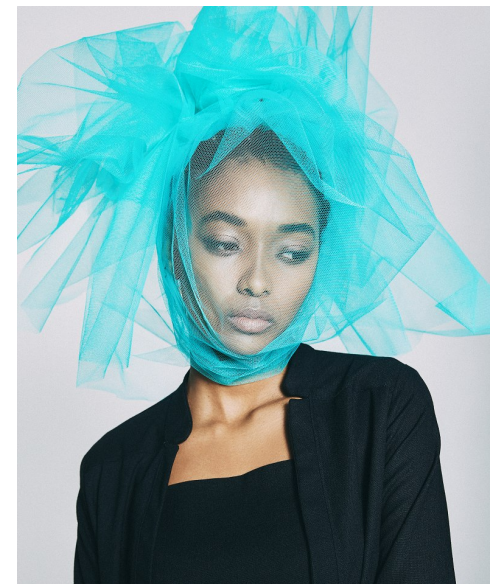

OLESHE S

Height 173cm/5'8" Bust 86cm/34" C Waist 58cm/23" Hips 87cm/34.5" Shoe 43
EU/12 US/8 UK Hair Dark Brown Eyes Brown

FANJAM

— MANAGEMENT —

No. 2A First Floor, Media Hive Building, Glynville Terrace, Gardens 8001