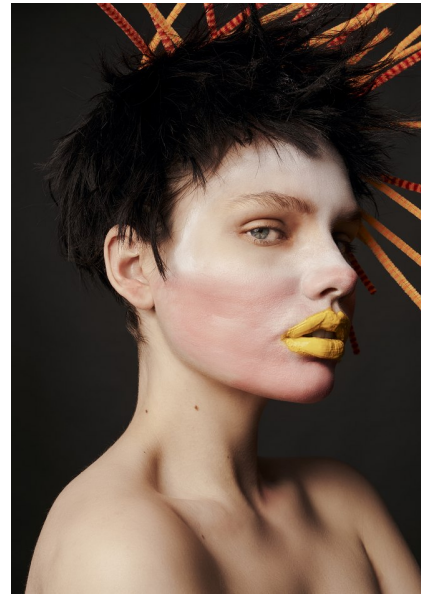

HOLLY O

Height 175cm/5'9" Bust 86cm/34" B Waist 63cm/25" Hips 91cm/36" Dress 34
EU/4 US/6 UK Shoe 41 EU/10 US/7 UK Hair Brown

FANJAM

— MANAGEMENT —

No. 2A First Floor, Media Hive Building, Glynville Terrace, Gardens 8001