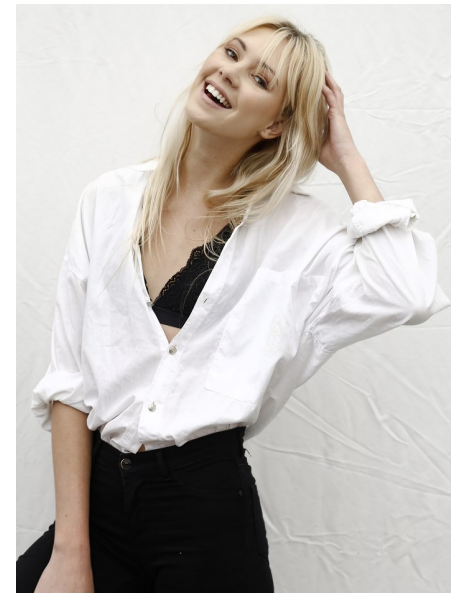

LIZAAN M

Height 176cm/5'9.5" Bust 81cm/32" A/B Waist 57cm/22.5" Hips 90cm/35.5"
Dress 34-36 EU/4-6 US/6-8 UK Shoe 38 EU/7 US/5 UK Hair Blonde Eyes Hazel

F A N J A M
MODEL MANAGEMENT

No. 2A First Floor, Media Hive Building, Glynville Terrace, Gardens 8001