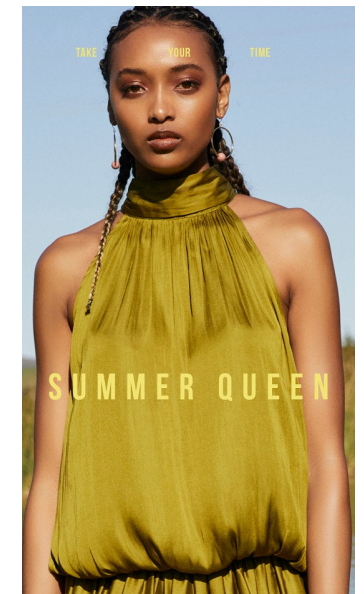

OLESHE S

Height 174cm/5'8.5" Bust 86cm/34" C Waist 58cm/23" Hips 90cm/35.5" Shoe 43
EU/12 US/8 UK Hair Dark Brown Eyes Brown

FANJAM

— MANAGEMENT —

Unit 1 First Floor, Media Hive Building, 1 Glynnville Terrace, Gardens, Cape Town, 8001