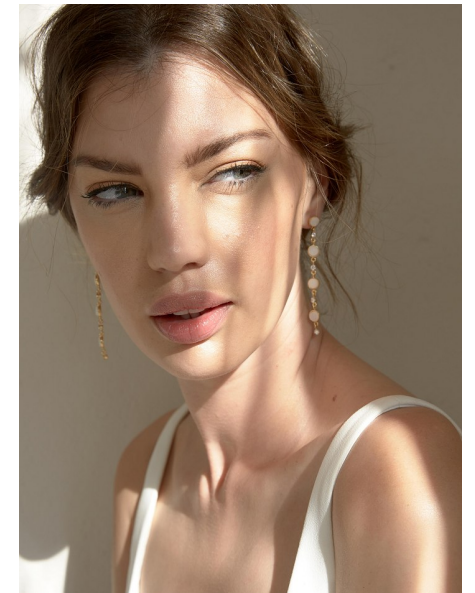

CHARIE B

Height 178cm/5'10" Bust 78cm/30.5" A Waist 64cm/25" Hips 94cm/37" Dress 36
EU/6 US/8 UK Shoe 40.5 EU/9.5 US/7 UK Hair Brown Eyes Blue

FANJAM
— MANAGEMENT —

No. 2A First Floor, Media Hive Building, Glynville Terrace, Gardens 8001
Tel: +27 21 801 0482 | Email: info@fanjam.co.za