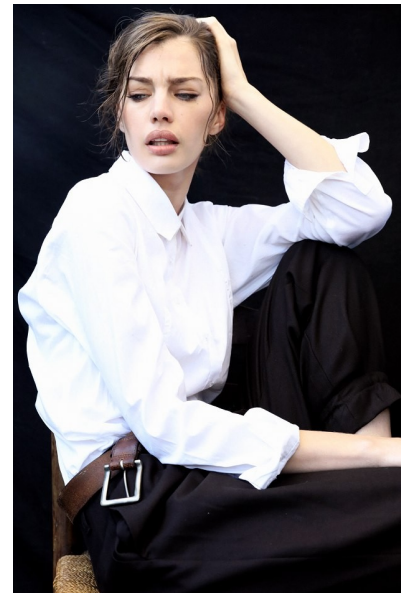

CHARIE B

Height 178cm/5'10" Bust 78cm/30.5" A Waist 64cm/25" Hips 94cm/37" Dress 36
EU/6 US/8 UK Shoe 40.5 EU/9.5 US/7 UK Hair Brown Eyes Blue

FANJAM
— MANAGEMENT —

No. 2A First Floor, Media Hive Building, Glynville Terrace, Gardens 8001
Tel: +27 21 801 0482 | Email: info@fanjam.co.za