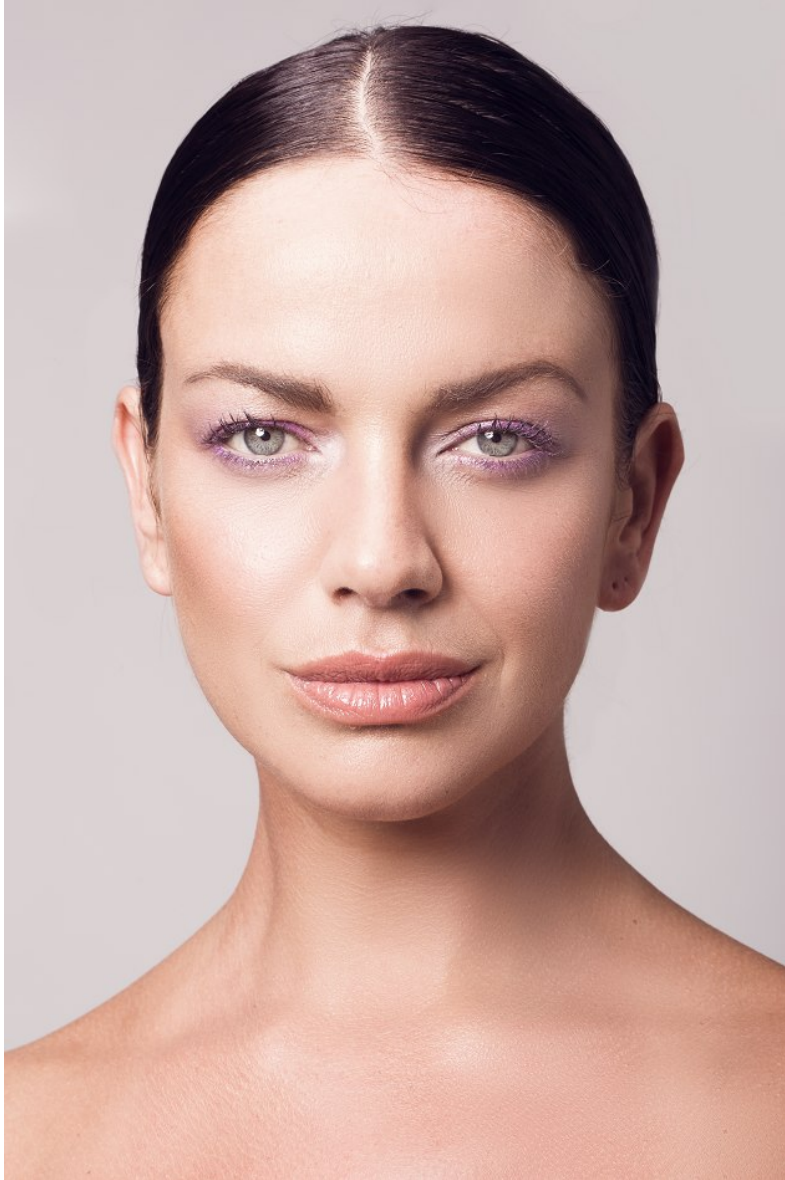

ILENE G

Height 169cm/5'6.5" Bust 86cm/34" B Waist 70cm/27.5" Hips 92cm/36" Dress 36-38 EU/6-8 US/8-10 UK Shoe 39 EU/8 US/6 UK Hair Brunette Eyes Green

ILENE G

Height 169cm/5'6.5" Bust 86cm/34" B Waist 70cm/27.5" Hips 92cm/36" Dress 36-38 EU/6-8 US/8-10 UK Shoe 39 EU/8 US/6 UK Hair Brunette Eyes Green